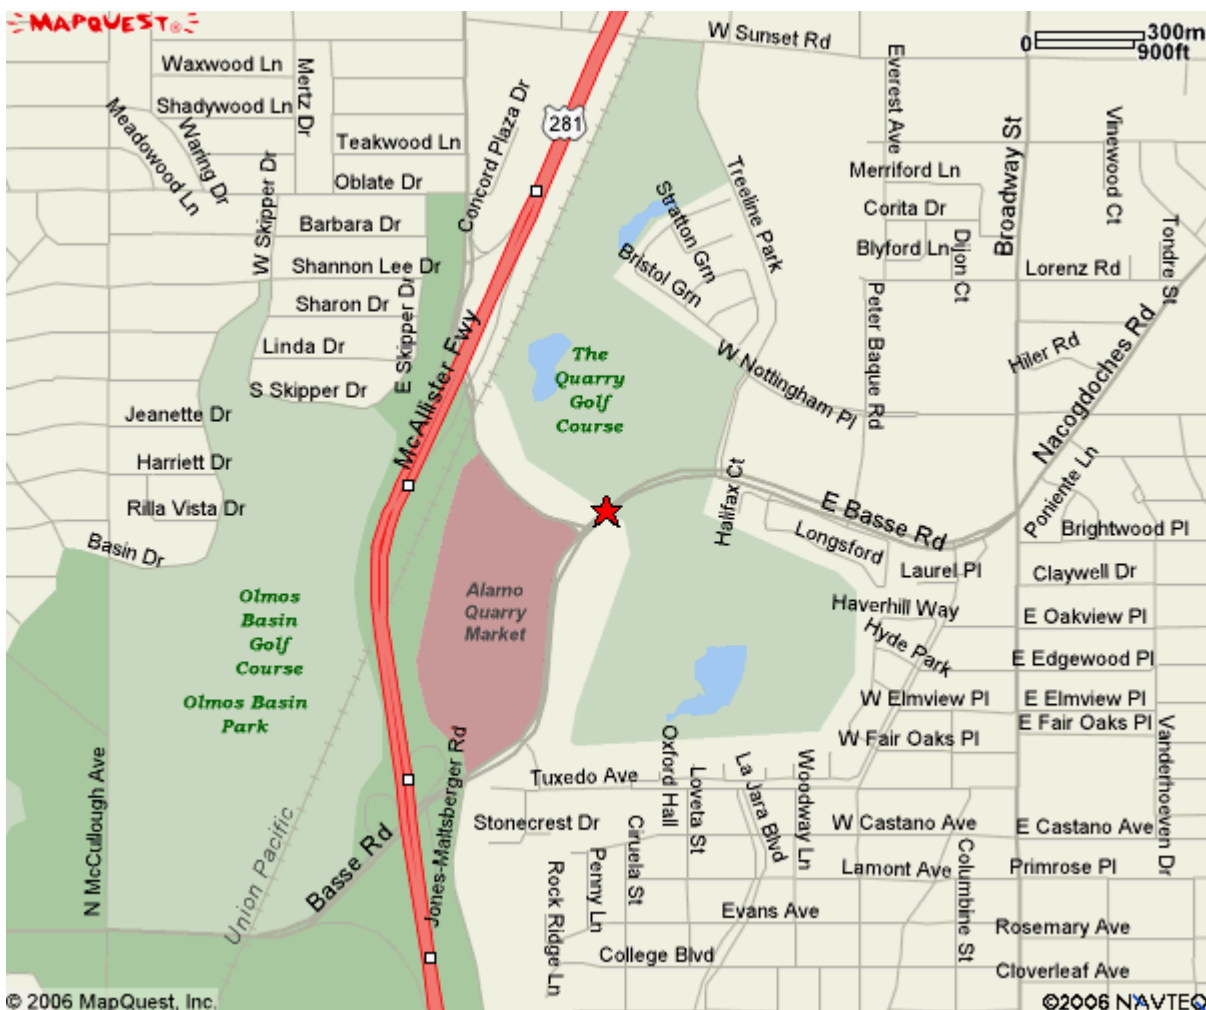

Quarry: 210-824-4500
444 E Basse Rd
San Antonio TX
78209 US

Notes:

**THE
LOWEST RATE.
GUARANTEED.**

**On our hotels
ONLY AT
BestWestern.com**

[Check Rates NOW!](#)

All rights reserved. Use Subject to License/Copyright

This map is informational only. No representation is made or warranty given as to its content. User assumes all risk of use. MapQuest and its suppliers assume no responsibility for any loss or delay resulting from such use.